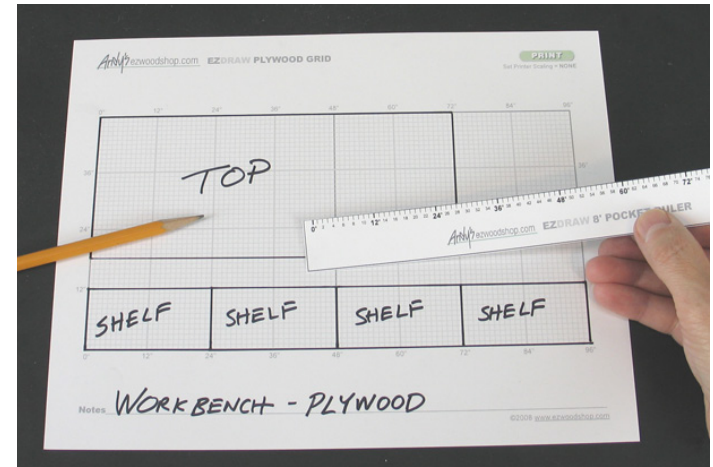

HOW TO BUILD ANYTHING

www.ezwoodshop.com

ezwoodshop.com

Project Planner

Design Your Own Wood Projects

Sample Download 

Graph Paper & Ruler 

Get the Complete Planner

 Find out More

<http://www.ezwoodshop.com>

EZ Corner Clip
THE EZ WAY TO BUILD
BOXES & CABINETS

VIDEO

EZWOODSHOP.COM

SCALE RULER 1:10

(PRINT AND CUT OUT)